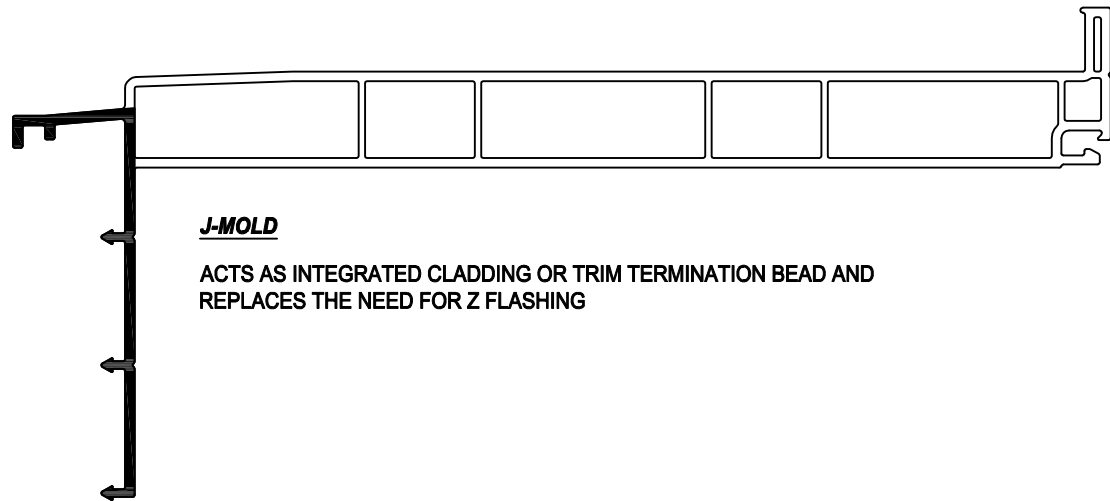

DECO-FLASH ANATOMY (J SERIES)

DECO-FLASH®
4717 Oakfair Blvd.
Tampa, FL. 33610
Ph: 813-397-2827
www.deco-flash.com

This document and the information contained is owned by and proprietary to Deco-Flash. By receipt hereof, the holder agrees not to use the information, disclose it to any third parties nor reproduce this document without the prior written consent of Deco-Flash, and agrees to return this document forthwith upon request.

TOLERANCES X.XX ± 0.015 X.XXX ± 0.010 X.XXXX ± 0.005		CUSTOMER: DECO-FLASH			
DO NOT SCALE DRAWING ALL DIMENSIONS ARE IN INCHES U.S.		PART: DECO-FLASH ANATOMY (J SERIES)			
SIZE: 17x11	COLOUR: VARIOUS	MATERIAL: RIGID PVC	AREA: - 2	TOOL NO.: -	DATE: 10-01-2016
SHEET: 1 of 1	DRAWN BY: -	SCALE: 1-1 1/2	VOLUME: -	PART NO.: -	DWG NO.: J ANATOMY