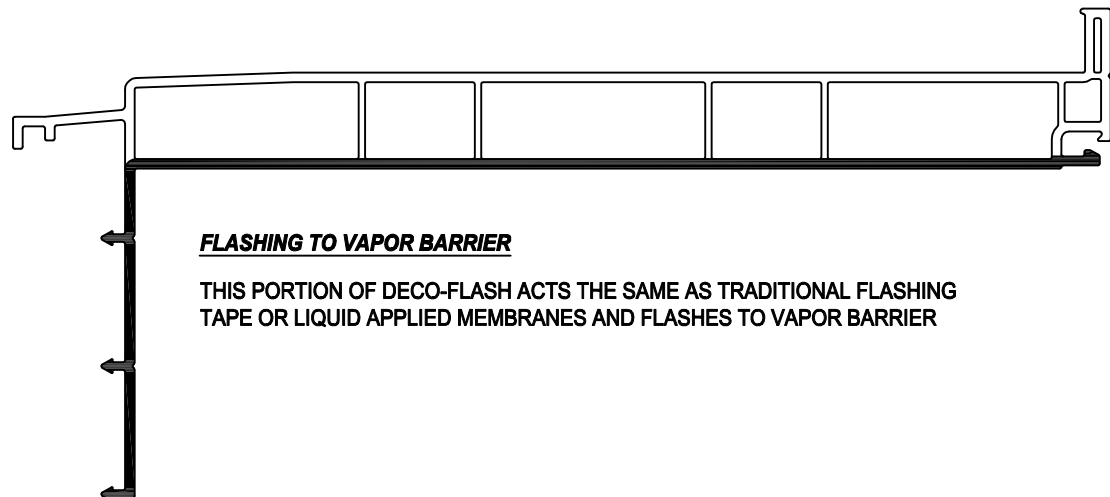

DECO-FLASH ANATOMY (J SERIES)

DECO-FLASH®
4717 Oakfair Blvd.
Tampa, FL. 33610
Ph: 813-397-2827
www.deco-flash.com

This document and the information contained is owned by and proprietary to Deco-Flash. By receipt hereof, the holder agrees not to use the information, disclose it to any third parties nor reproduce this document without the prior written consent of Deco-Flash, and agrees to return this document forthwith upon request.

TOLERANCES X.XX ± 0.015 X.XXX ± 0.010 X.XXXX ± 0.005		CUSTOMER: DECO-FLASH			
DO NOT SCALE DRAWING ALL DIMENSIONS ARE IN INCHES U.S.		PART: DECO-FLASH ANATOMY (J SERIES)			
SIZE: 17x11	COLOUR: VARIOUS	MATERIAL: RIGID PVC	AREA: - 2	TOOL NO.: -	DATE: 10-01-2016
SHEET: 1 of 1	DRAWN BY: -	SCALE: 1-1 1/2	VOLUME: -	PART NO.: -	DWG NO.: J ANATOMY