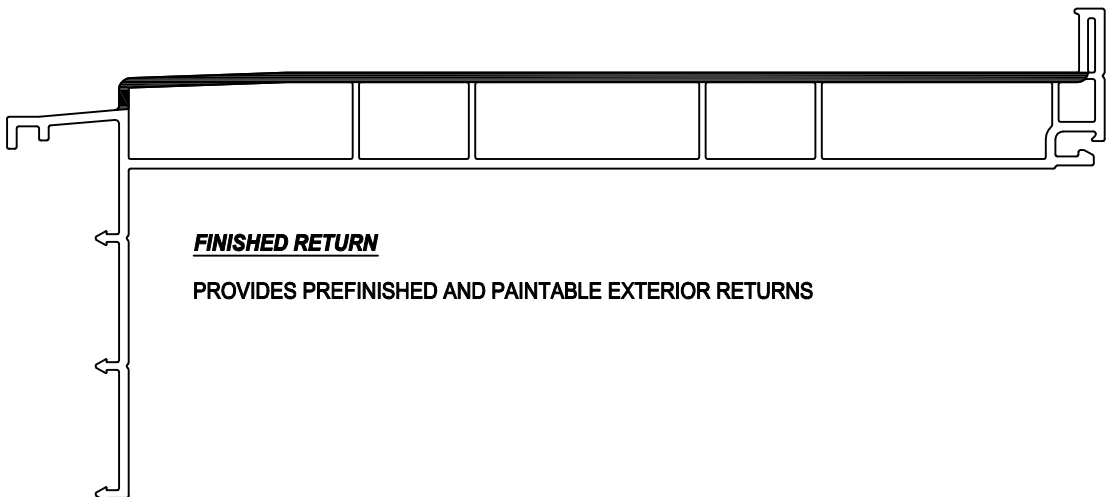

DECO-FLASH ANATOMY (J SERIES)

DECO-FLASH®
4717 Oakfair Blvd.
Tampa, FL. 33610
Ph: 813-397-2827
www.deco-flash.com

This document and the information contained is owned by and proprietary to Deco-Flash. By receipt hereof, the holder agrees not to use the information, disclose it to any third parties nor reproduce this document without the prior written consent of Deco-Flash, and agrees to return this document forthwith upon request.

TOLERANCES X.XX ± 0.015 X.XXX ± 0.010 X.XXXX ± 0.005		CUSTOMER: DECO-FLASH			
DO NOT SCALE DRAWING ALL DIMENSIONS ARE IN INCHES U.S.		PART: DECO-FLASH ANATOMY (J SERIES)			
SIZE: 17x11	COLOUR: VARIOUS	MATERIAL: RIGID PVC	AREA: - 2	TOOL NO.: -	DATE: 10-01-2016
SHEET: 1 of 1	DRAWN BY: -	SCALE: 1-1 1/2	VOLUME: -	PART NO.: -	DWG NO.: J ANATOMY