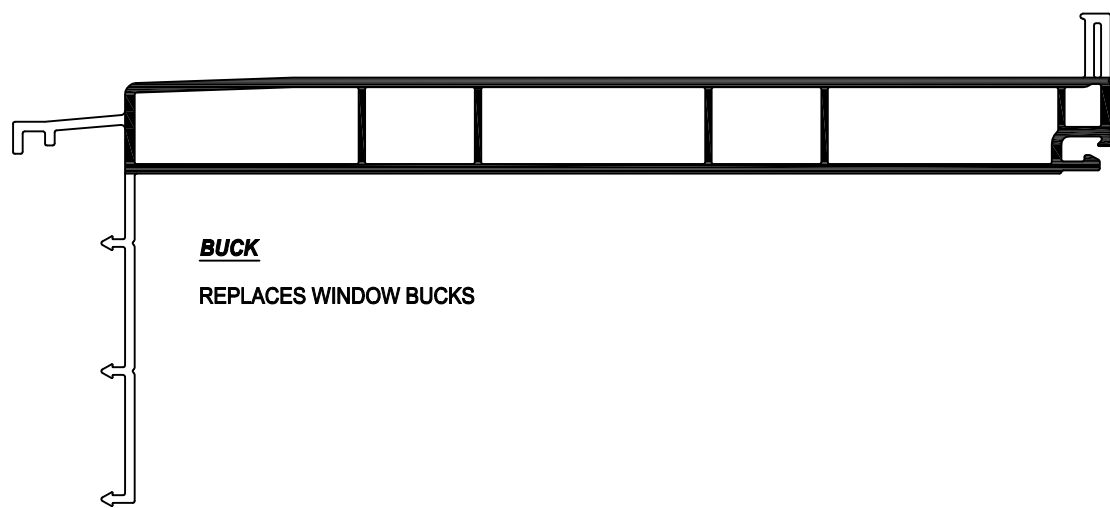

DECO-FLASH ANATOMY (J SERIES)

DECO-FLASH[®]
4717 Oakfair Blvd.
Tampa, FL. 33610
Ph: 813-397-2827
www.deco-flash.com

This document and the information contained is owned by and proprietary to Deco-Flash. By receipt hereof, the holder agrees not to use the information, disclose it to any third parties nor reproduce this document without the prior written consent of Deco-Flash, and agrees to return this document forthwith upon request.

TOLERANCES X.XX ± 0.015 X.XXX ± 0.010 X.XXXX ± 0.005		CUSTOMER: DECO-FLASH			
<small>DO NOT SCALE DRAWING ALL DIMENSIONS ARE IN INCHES U.S.</small>		PART: DECO-FLASH ANATOMY (J SERIES)			
SIZE: 17x11	COLOUR: VARIOUS	MATERIAL: RIGID PVC	AREA: - 2	TOOL NO.: -	DATE: 10-01-2016
SHEET: 1 of 1	DRAWN BY: -	SCALE: 1-1 1/2	VOLUME: -	PART NO.: -	DWG NO.: J ANATOMY