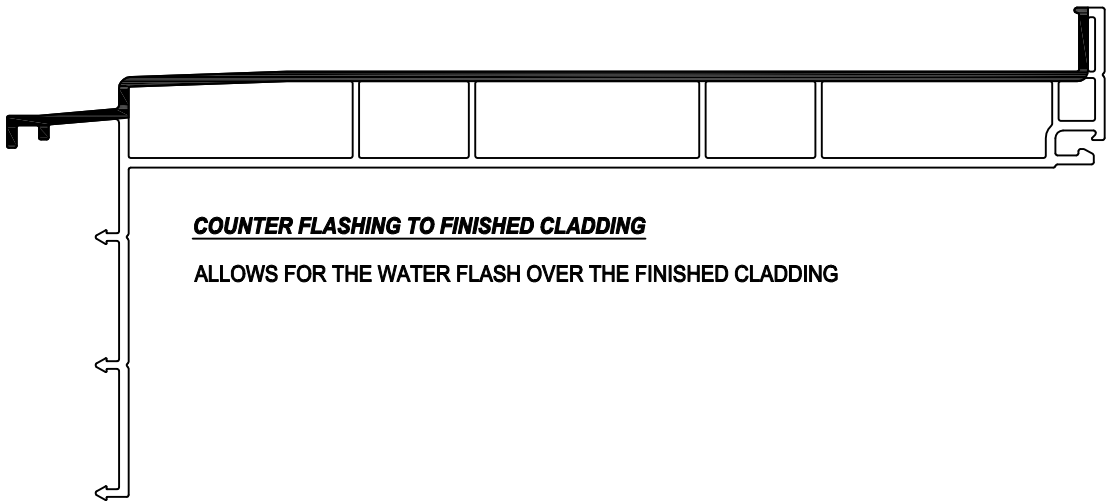

DECO-FLASH ANATOMY (J SERIES)

DECO-FLASH®
4717 Oakfair Blvd.
Tampa, FL. 33610
Ph: 813-397-2827
www.deco-flash.com

This document and the information contained is owned by and proprietary to Deco-Flash. By receipt hereof, the holder agrees not to use the information, disclose it to any third parties nor reproduce this document without the prior written consent of Deco-Flash, and agrees to return this document forthwith upon request.

TOLERANCES X.XX ± 0.015 X.XXX ± 0.010 X.XXXX ± 0.005		CUSTOMER: DECO-FLASH			
DO NOT SCALE DRAWING ALL DIMENSIONS ARE IN INCHES U.S.		PART: DECO-FLASH ANATOMY (J SERIES)			
SIZE: 17x11	COLOUR: VARIOUS	MATERIAL: RIGID PVC	AREA: - 2	TOOL NO.: -	DATE: 10-01-2016
SHEET: 1 of 1	DRAWN BY: -	SCALE: 1-1 1/2	VOLUME: -	PART NO.: -	DWG NO.: J ANATOMY